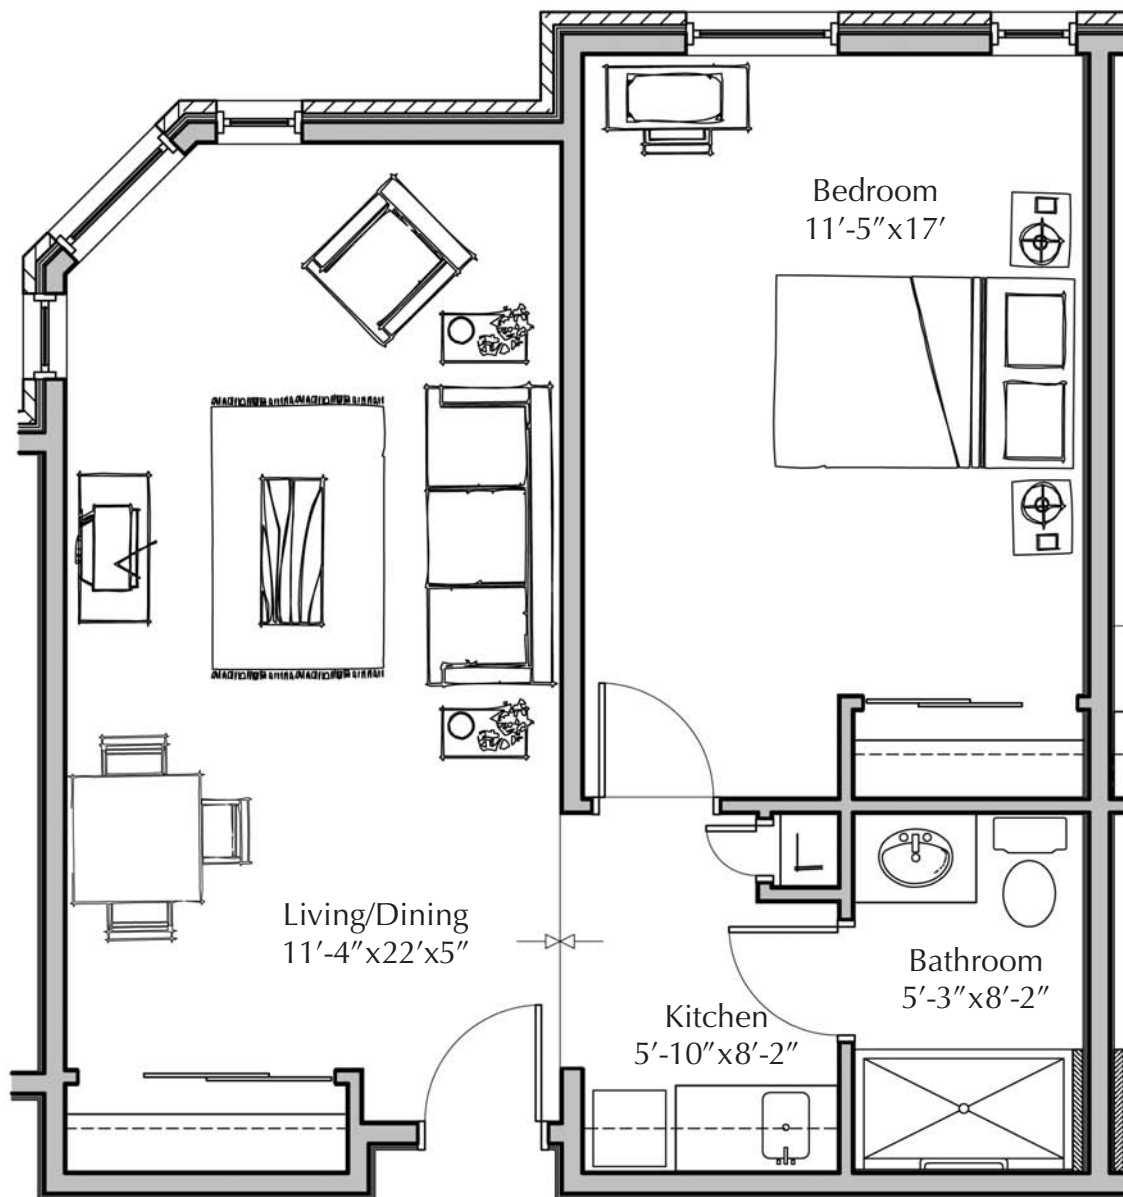

# Grenadier *One Bedroom Corner Suite, 593 sq.ft.*

Room layouts are to give idea only — exact rooms may vary slightly with window size and placement. Actual usable floor space may vary slightly from unit to unit. Rate variances in like units are dependant on view and floor location.