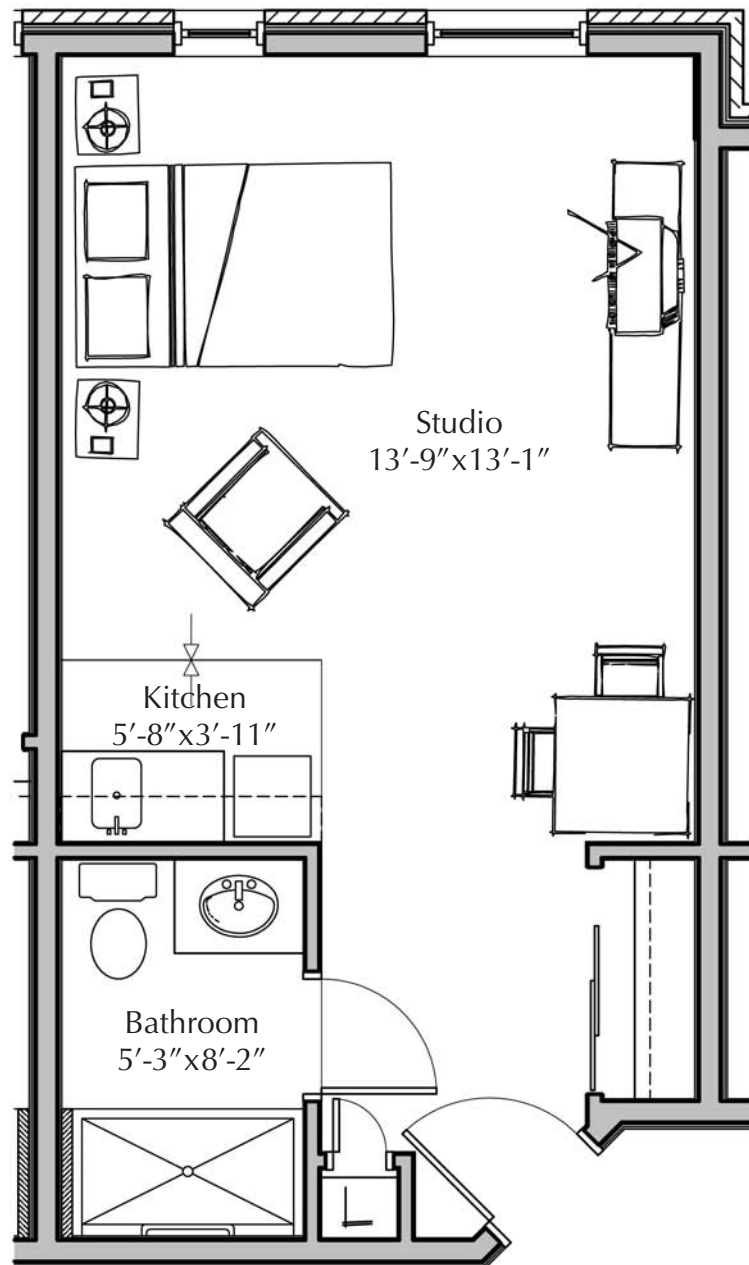

Tremont *Two Window Suite, 369 sq.ft.*

Room layouts are to give idea only — exact rooms may vary slightly with window size and placement. Actual usable floor space may vary slightly from unit to unit.
Rate variances in like units are dependant on view and floor location.