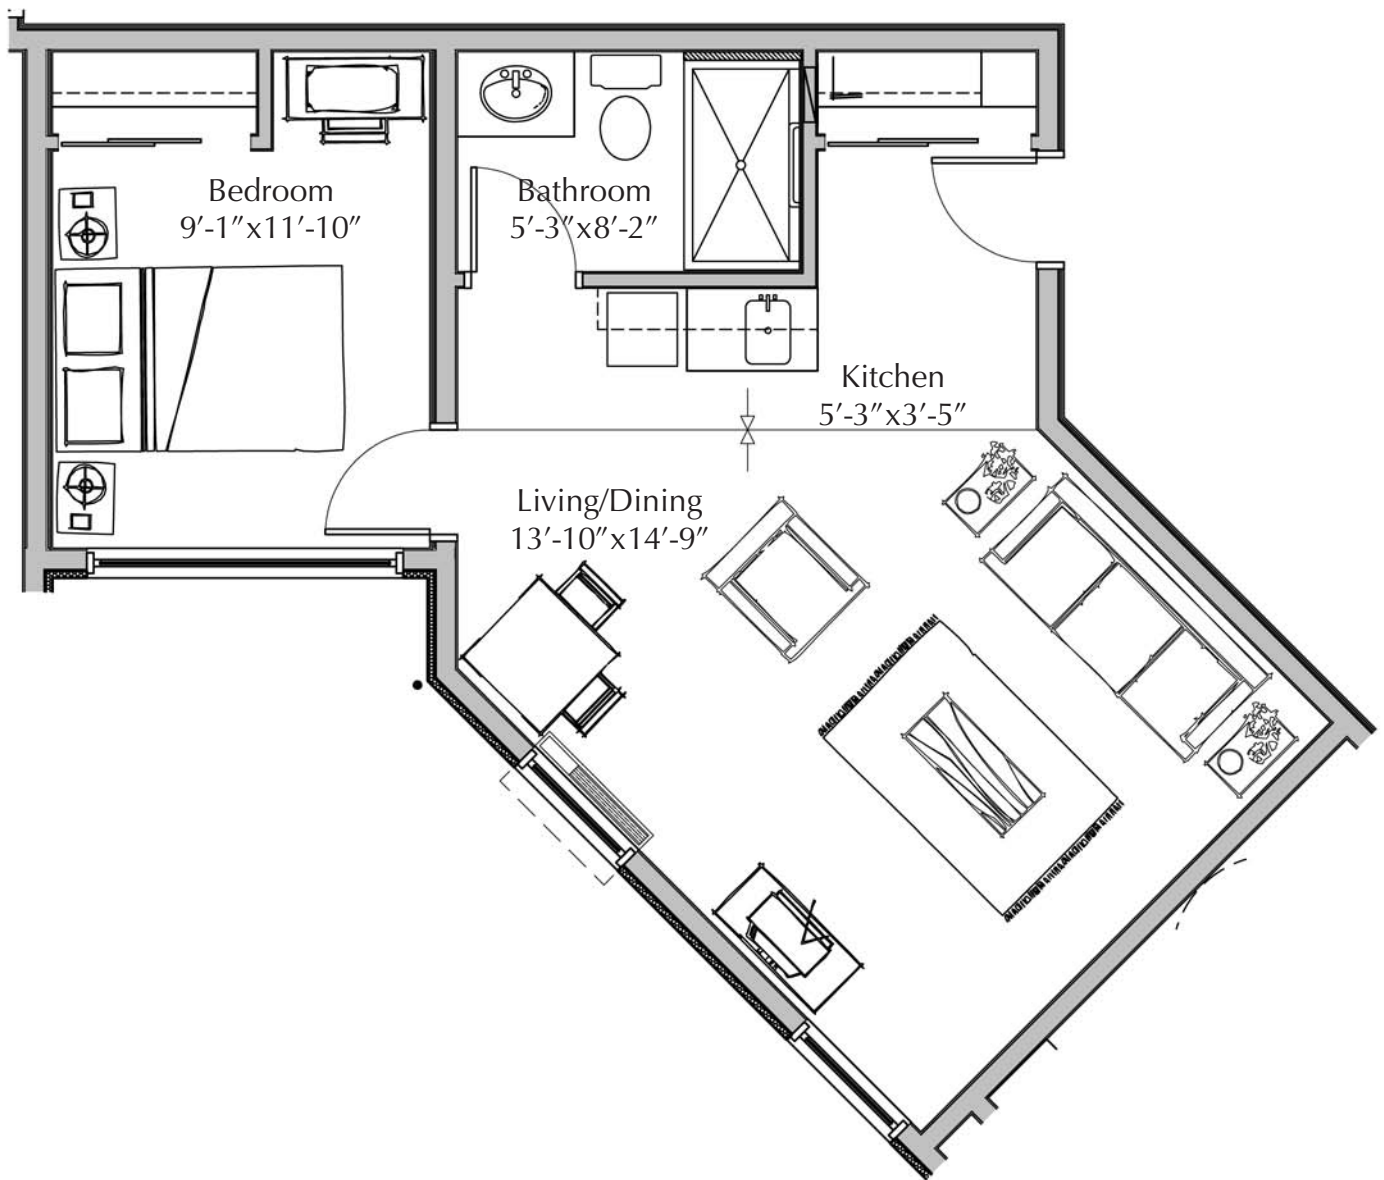

# Wellesley *Atrium One Bedroom, 476 sq.ft.*

## Bostwick *Studio Atrium, 390 sq.ft.*

Room layouts are to give idea only — exact rooms may vary slightly with window size and placement. Actual usable floor space may vary slightly from unit to unit.  
Rate variances in like units are dependant on view and floor location.