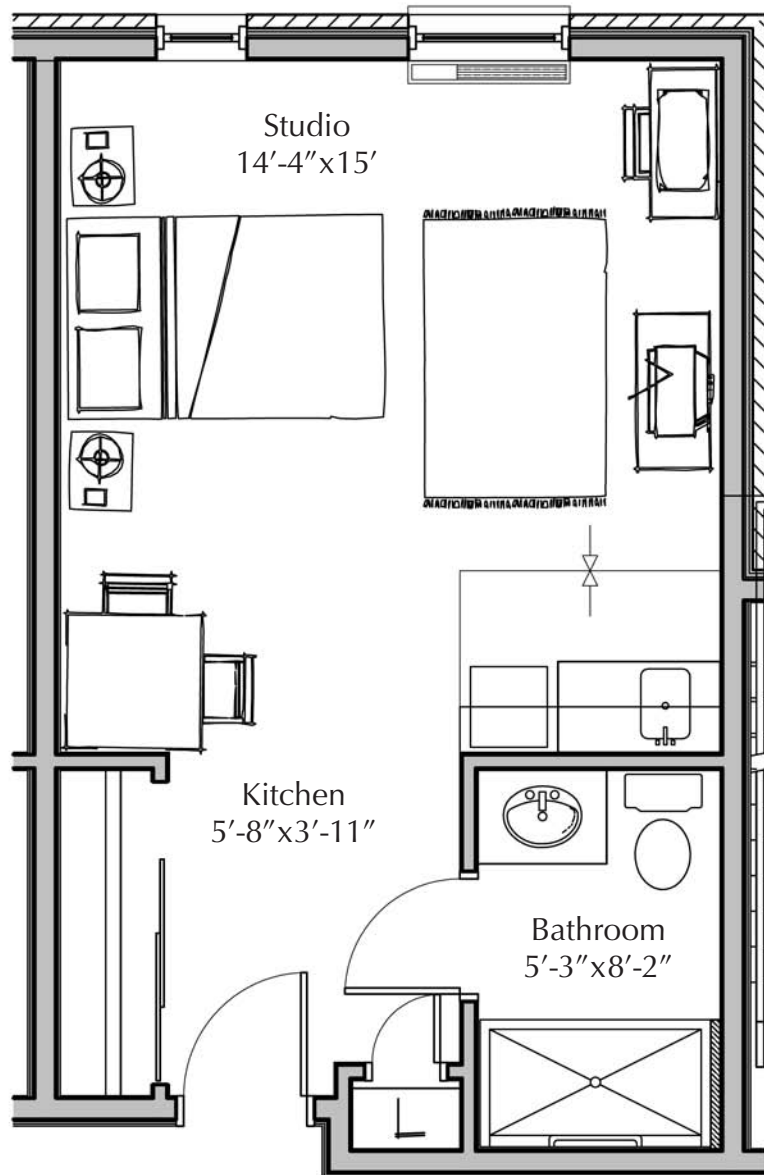

Camelot *Two Window Studio Suite, 356 sq.ft.*

Room layouts are to give idea only — exact rooms may vary slightly with window size and placement. Actual usable floor space may vary slightly from unit to unit.
Rate variances in like units are dependant on view and floor location.