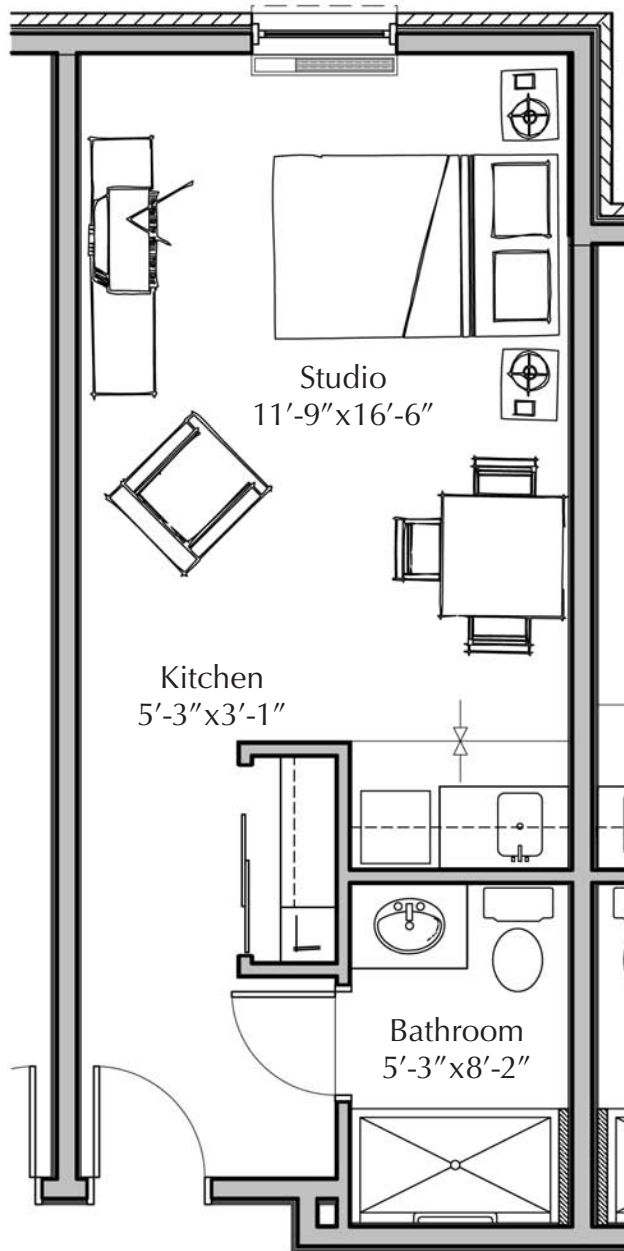

# Howe *One Window Suite, 351 sq.ft.*

Room layouts are to give idea only — exact rooms may vary slightly with window size and placement. Actual usable floor space may vary slightly from unit to unit.  
Rate variances in like units are dependant on view and floor location.